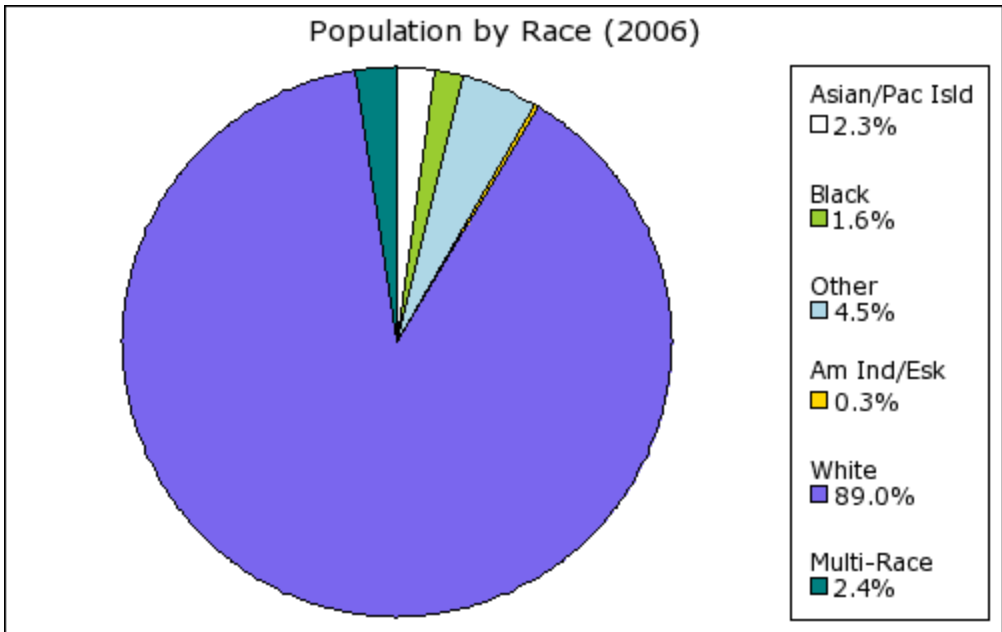

Current Index Base: Entire US

Lat: 40.865740 Long: -97.593120

City: York city Pop: 7,745

County: York County Pop: 14,082

Zip: 68467 Pop: 9,338

## Demographic Snapshot Summary Report with Charts

---

\* Reports requiring summarization use only the largest Radius or Drive Time around each center point to calculate results.

Current year data is for the year **2006**, 5 year projected data is for the year **2011**. More About Our Data.  
Demographic data © 2006 by Experian/Applied Geographic Solutions.  
Traffic Count data © 2005 by GDT. All rights reserved.