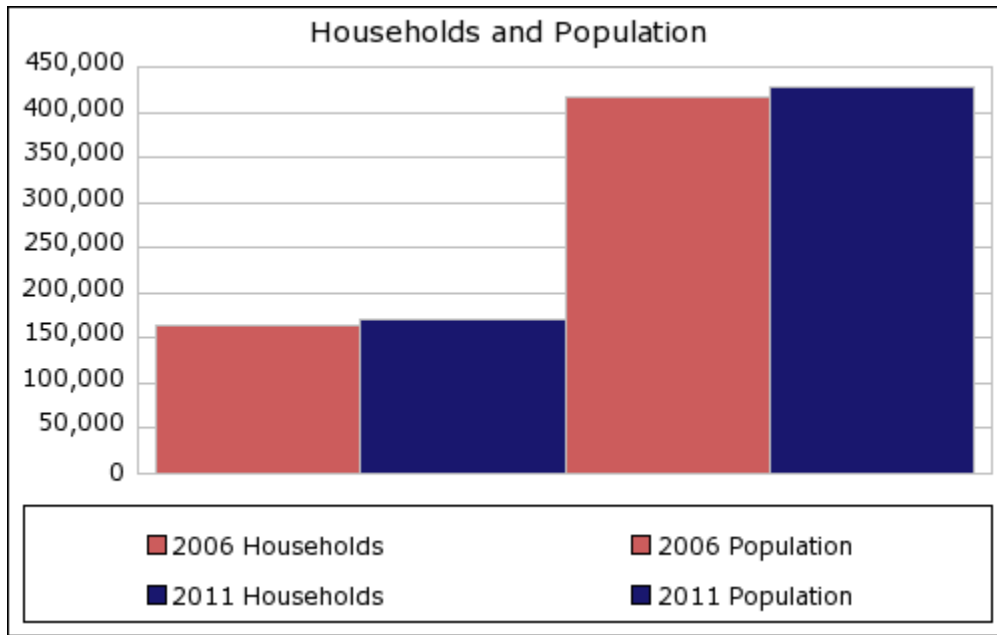

Current Index Base: Entire US

Lat: 40.865740 Long: -97.593120

City: York city Pop: 7,745

County: York County Pop: 14,082

Zip: 68467 Pop: 9,338

## Demographic Snapshot Summary Report with Charts

---

\* Reports requiring summarization use only the largest Radius or Drive Time around each center point to calculate results.

Current year data is for the year **2006**, 5 year projected data is for the year **2011**. More About Our Data.  
Demographic data © 2006 by Experian/Applied Geographic Solutions.  
Traffic Count data © 2005 by GDT. All rights reserved.