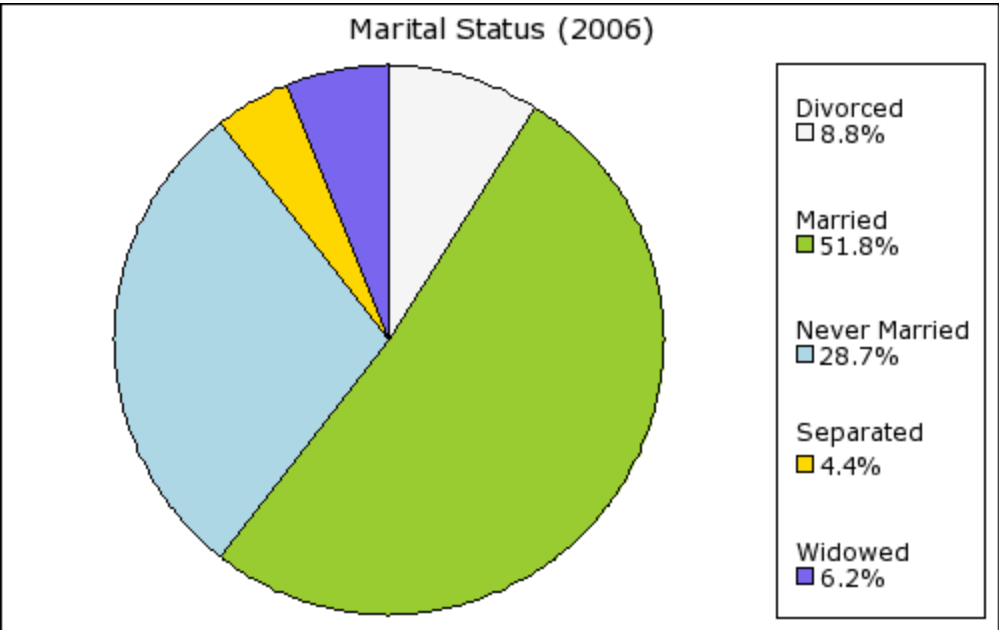

Current Index Base: Entire US

Lat: 40.865740 Long: -97.593120

City: York city Pop: 7,745

County: York County Pop: 14,082

Zip: 68467 Pop: 9,338

## Demographic Snapshot Summary Report with Charts

---

\* Reports requiring summarization use only the largest Radius or Drive Time around each center point to calculate results.

Current year data is for the year **2006**, 5 year projected data is for the year **2011**. More About Our Data.  
Demographic data © 2006 by Experian/Applied Geographic Solutions.  
Traffic Count data © 2005 by GDT. All rights reserved.