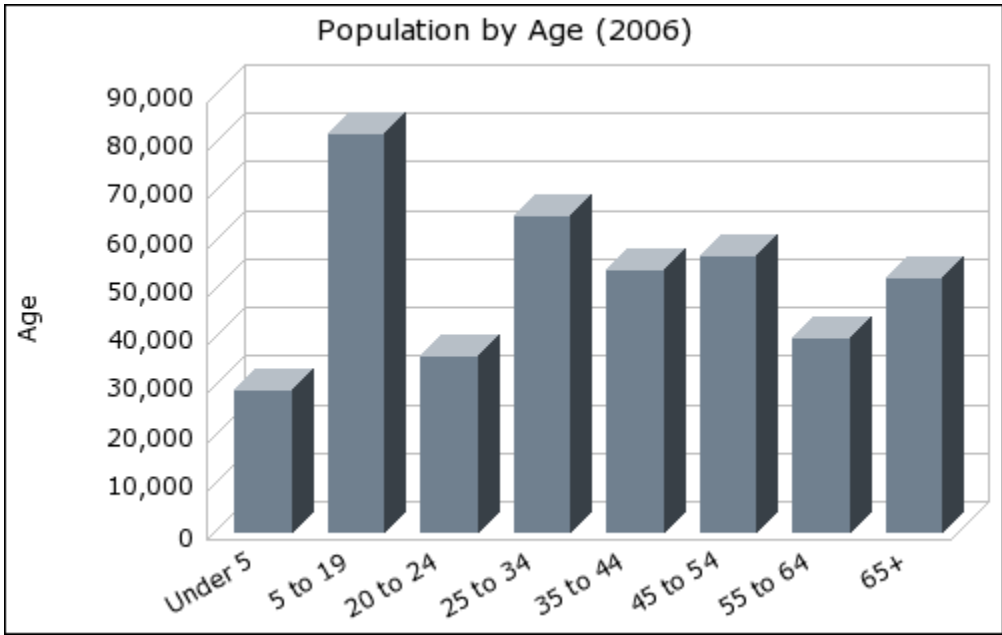

Current Index Base: Entire US

Lat: 40.865740 Long: -97.593120

City: York city Pop: 7,745

County: York County Pop: 14,082

Zip: 68467 Pop: 9,338

## Demographic Snapshot Summary Report with Charts

---

\* Reports requiring summarization use only the largest Radius or Drive Time around each center point to calculate results.

Current year data is for the year **2006**, 5 year projected data is for the year **2011**. More About Our Data.  
Demographic data © 2006 by Experian/Applied Geographic Solutions.  
Traffic Count data © 2005 by GDT. All rights reserved.