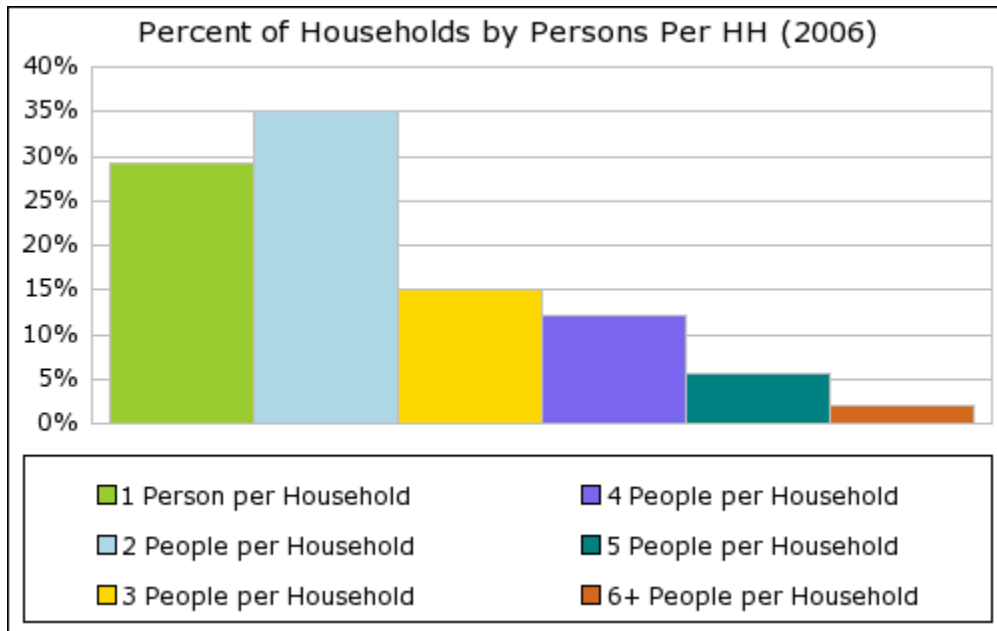

Current Index Base: Entire US

Lat: 40.865740 Long: -97.593120

City: York city Pop: 7,745

County: York County Pop: 14,082

Zip: 68467 Pop: 9,338

## Demographic Snapshot Summary Report with Charts

---

\* Reports requiring summarization use only the largest Radius or Drive Time around each center point to calculate results.

Current year data is for the year **2006**, 5 year projected data is for the year **2011**. More About Our Data.  
Demographic data © 2006 by Experian/Applied Geographic Solutions.  
Traffic Count data © 2005 by GDT. All rights reserved.