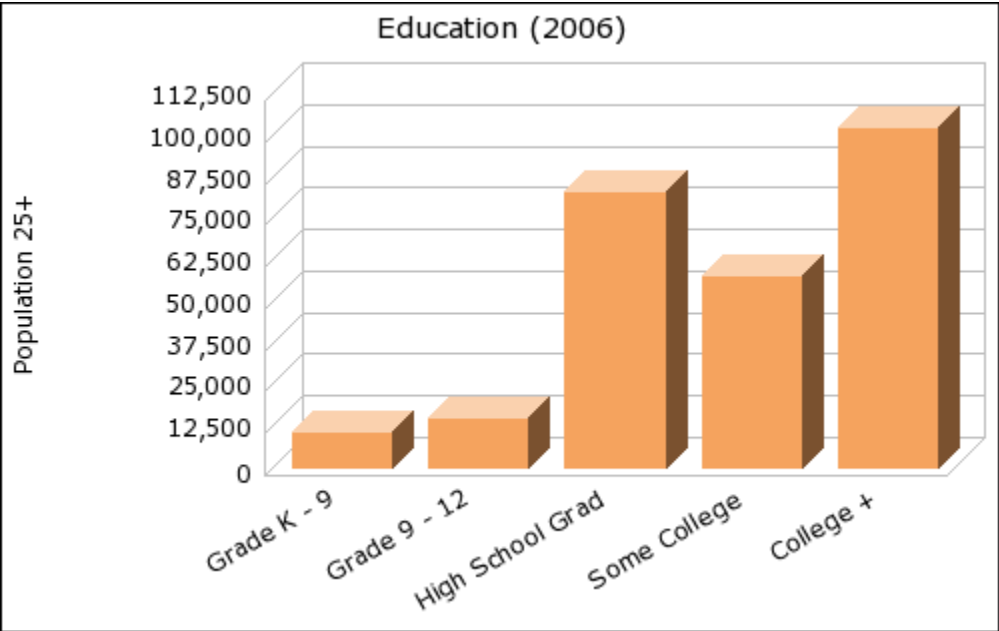

Current Index Base: Entire US

Lat: 40.865740 Long: -97.593120

City: York city Pop: 7,745

County: York County Pop: 14,082

Zip: 68467 Pop: 9,338

## Demographic Snapshot Summary Report with Charts

---

\* Reports requiring summarization use only the largest Radius or Drive Time around each center point to calculate results.

Current year data is for the year **2006**, 5 year projected data is for the year **2011**. More About Our Data.  
Demographic data © 2006 by Experian/Applied Geographic Solutions.  
Traffic Count data © 2005 by GDT. All rights reserved.