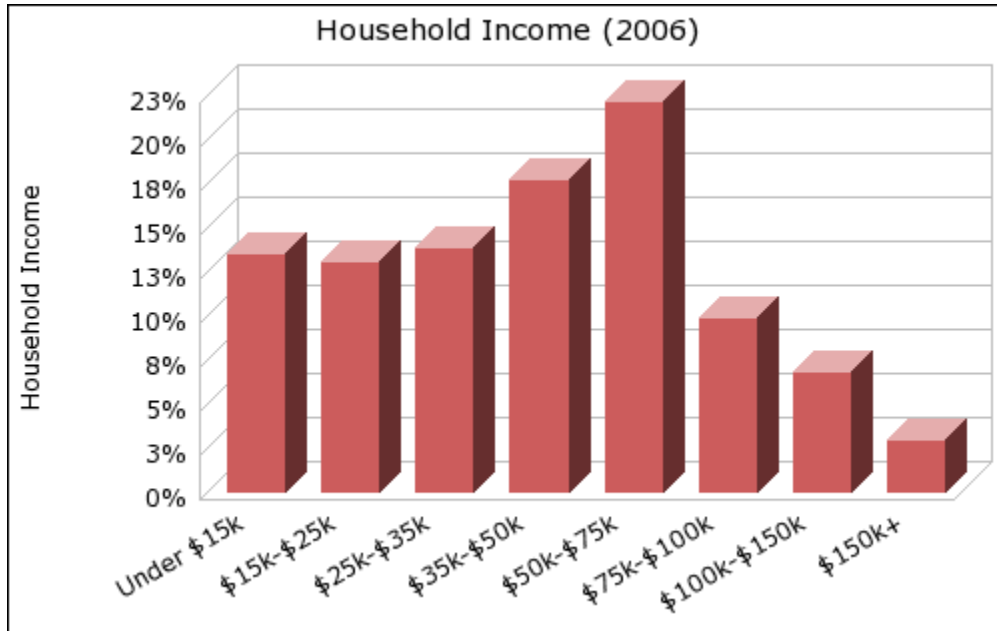

Current Index Base: Entire US

Lat: 40.865740 Long: -97.593120

City: York city Pop: 7,745

County: York County Pop: 14,082

Zip: 68467 Pop: 9,338

## Demographic Snapshot Summary Report with Charts

---

\* Reports requiring summarization use only the largest Radius or Drive Time around each center point to calculate results.

Current year data is for the year **2006**, 5 year projected data is for the year **2011**. More About Our Data.  
Demographic data © 2006 by Experian/Applied Geographic Solutions.  
Traffic Count data © 2005 by GDT. All rights reserved.