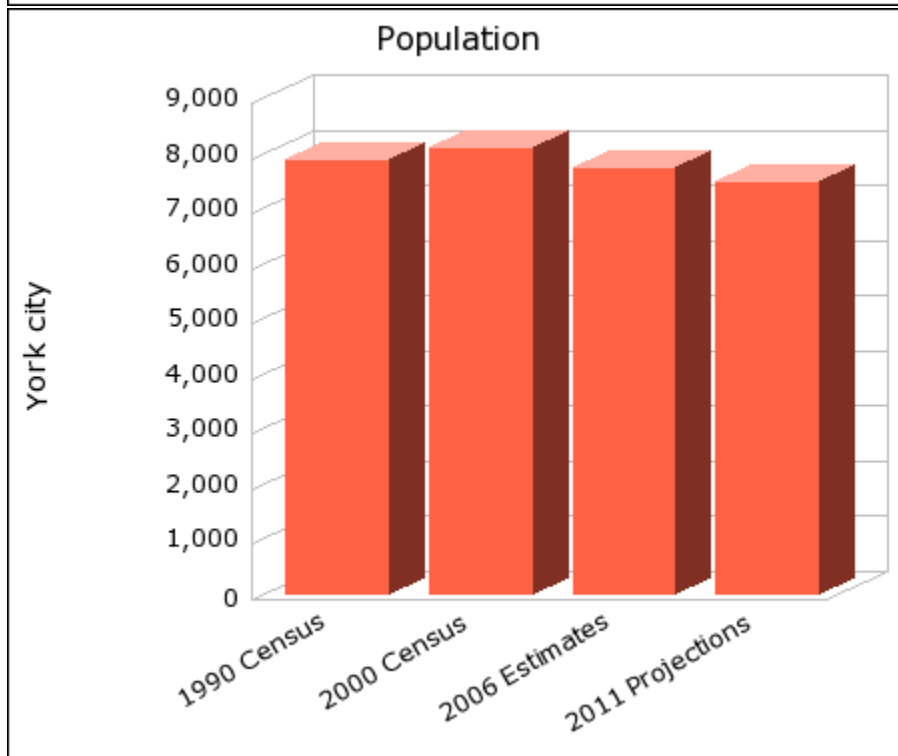

Date: 06/14/07

Current Geography Selection: (1 Selected) Places by Alpha: York city

Your title for this geography: York Nebraska

Current Index Base: Entire US

Demographic Snapshot Comparison Report with Charts

Current year data is for the year **2006**, 5 year projected data is for the year **2011**. More About Our Data.
 Demographic data © 2006 by Experian/Applied Geographic Solutions.
 Traffic Count data © 2005 by GDT. All rights reserved.