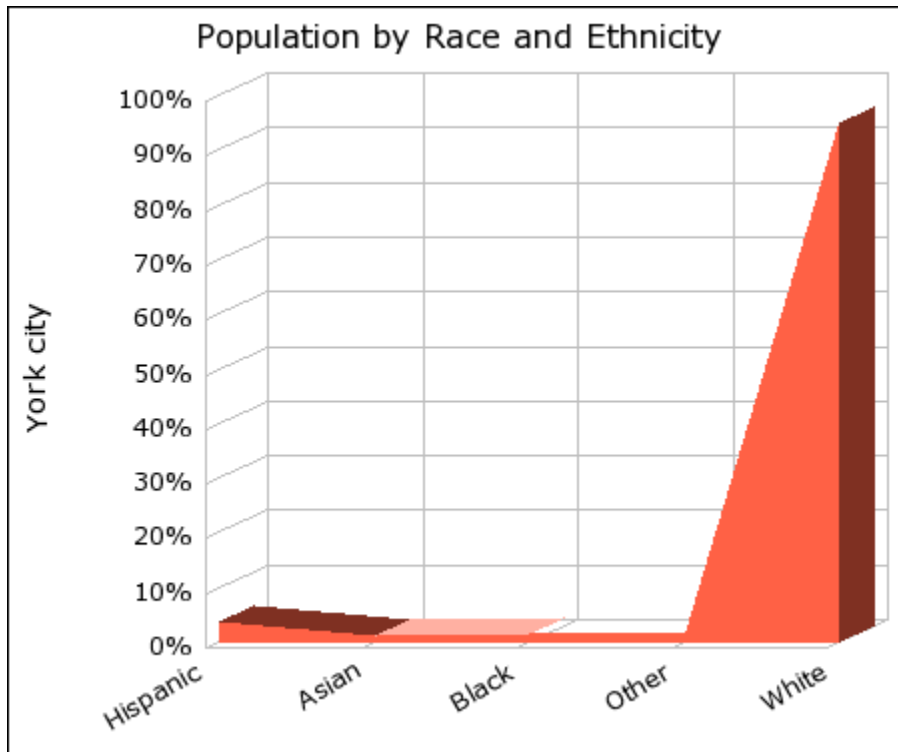

Date: 06/14/07

Current Geography Selection: (1 Selected) Places by Alpha: York city

Your title for this geography: York Nebraska

Current Index Base: Entire US

Demographic Snapshot Comparison Report with Charts

Current year data is for the year **2006**, 5 year projected data is for the year **2011**. More About Our Data.
 Demographic data © 2006 by Experian/Applied Geographic Solutions.
 Traffic Count data © 2005 by GDT. All rights reserved.