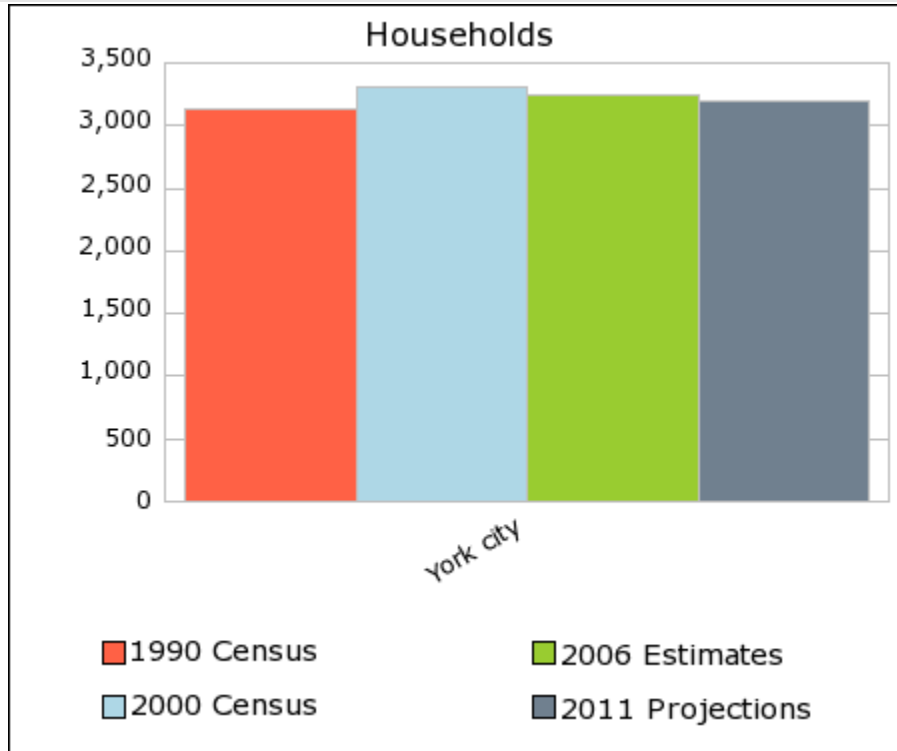

Date: 06/14/07

Current Geography Selection: (1 Selected) Places by Alpha: York city

Your title for this geography: York Nebraska

Current Index Base: Entire US

Demographic Snapshot Comparison Report with Charts

Current year data is for the year **2006**, 5 year projected data is for the year **2011**. More About Our Data.
 Demographic data © 2006 by Experian/Applied Geographic Solutions.
 Traffic Count data © 2005 by GDT. All rights reserved.