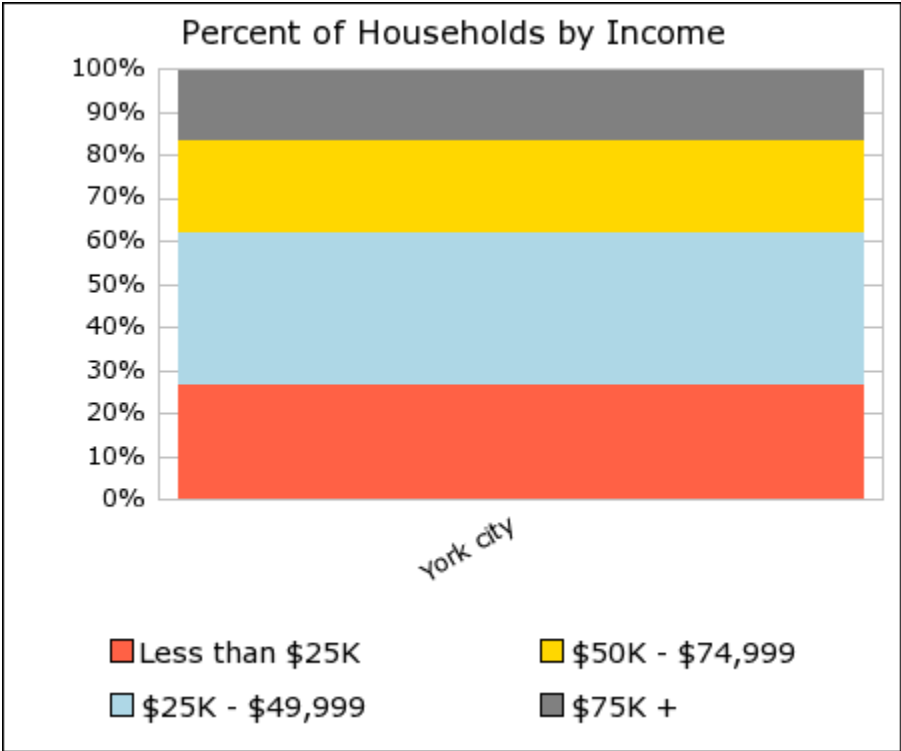

Date: 06/14/07

Current Geography Selection: (1 Selected) Places by Alpha: York city

Your title for this geography: York Nebraska

Current Index Base: Entire US

Demographic Snapshot Comparison Report with Charts

Current year data is for the year **2006**, 5 year projected data is for the year **2011**. More About Our Data.
 Demographic data © 2006 by Experian/Applied Geographic Solutions.
 Traffic Count data © 2005 by GDT. All rights reserved.