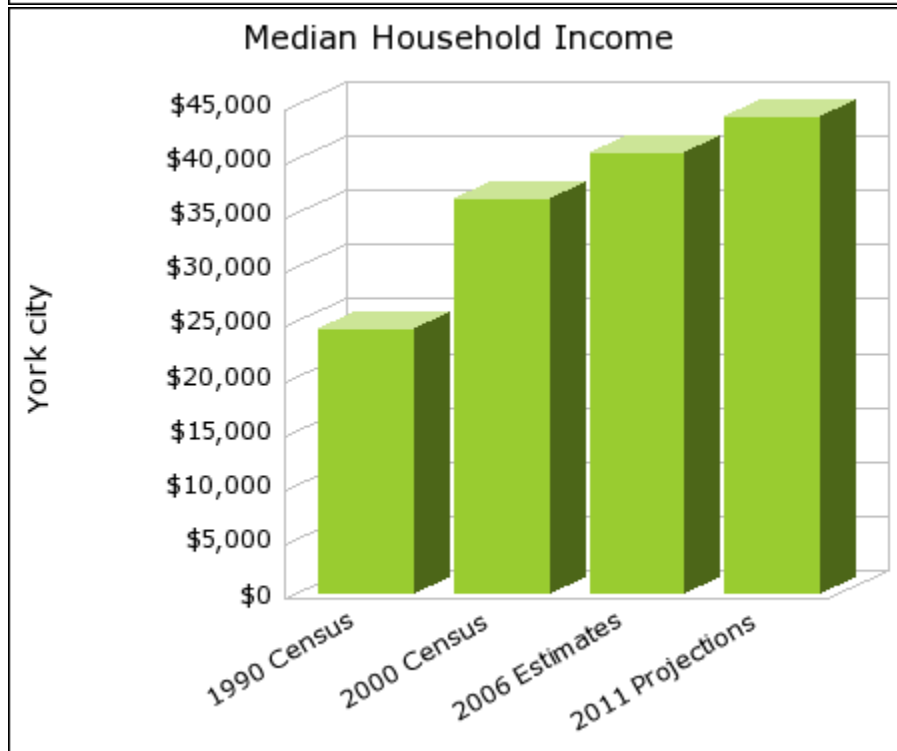

Date: 06/14/07

Current Geography Selection: (1 Selected) Places by Alpha: York city

Your title for this geography: York Nebraska

Current Index Base: Entire US

Demographic Snapshot Comparison Report with Charts

Current year data is for the year **2006**, 5 year projected data is for the year **2011**. More About Our Data.
 Demographic data © 2006 by Experian/Applied Geographic Solutions.
 Traffic Count data © 2005 by GDT. All rights reserved.